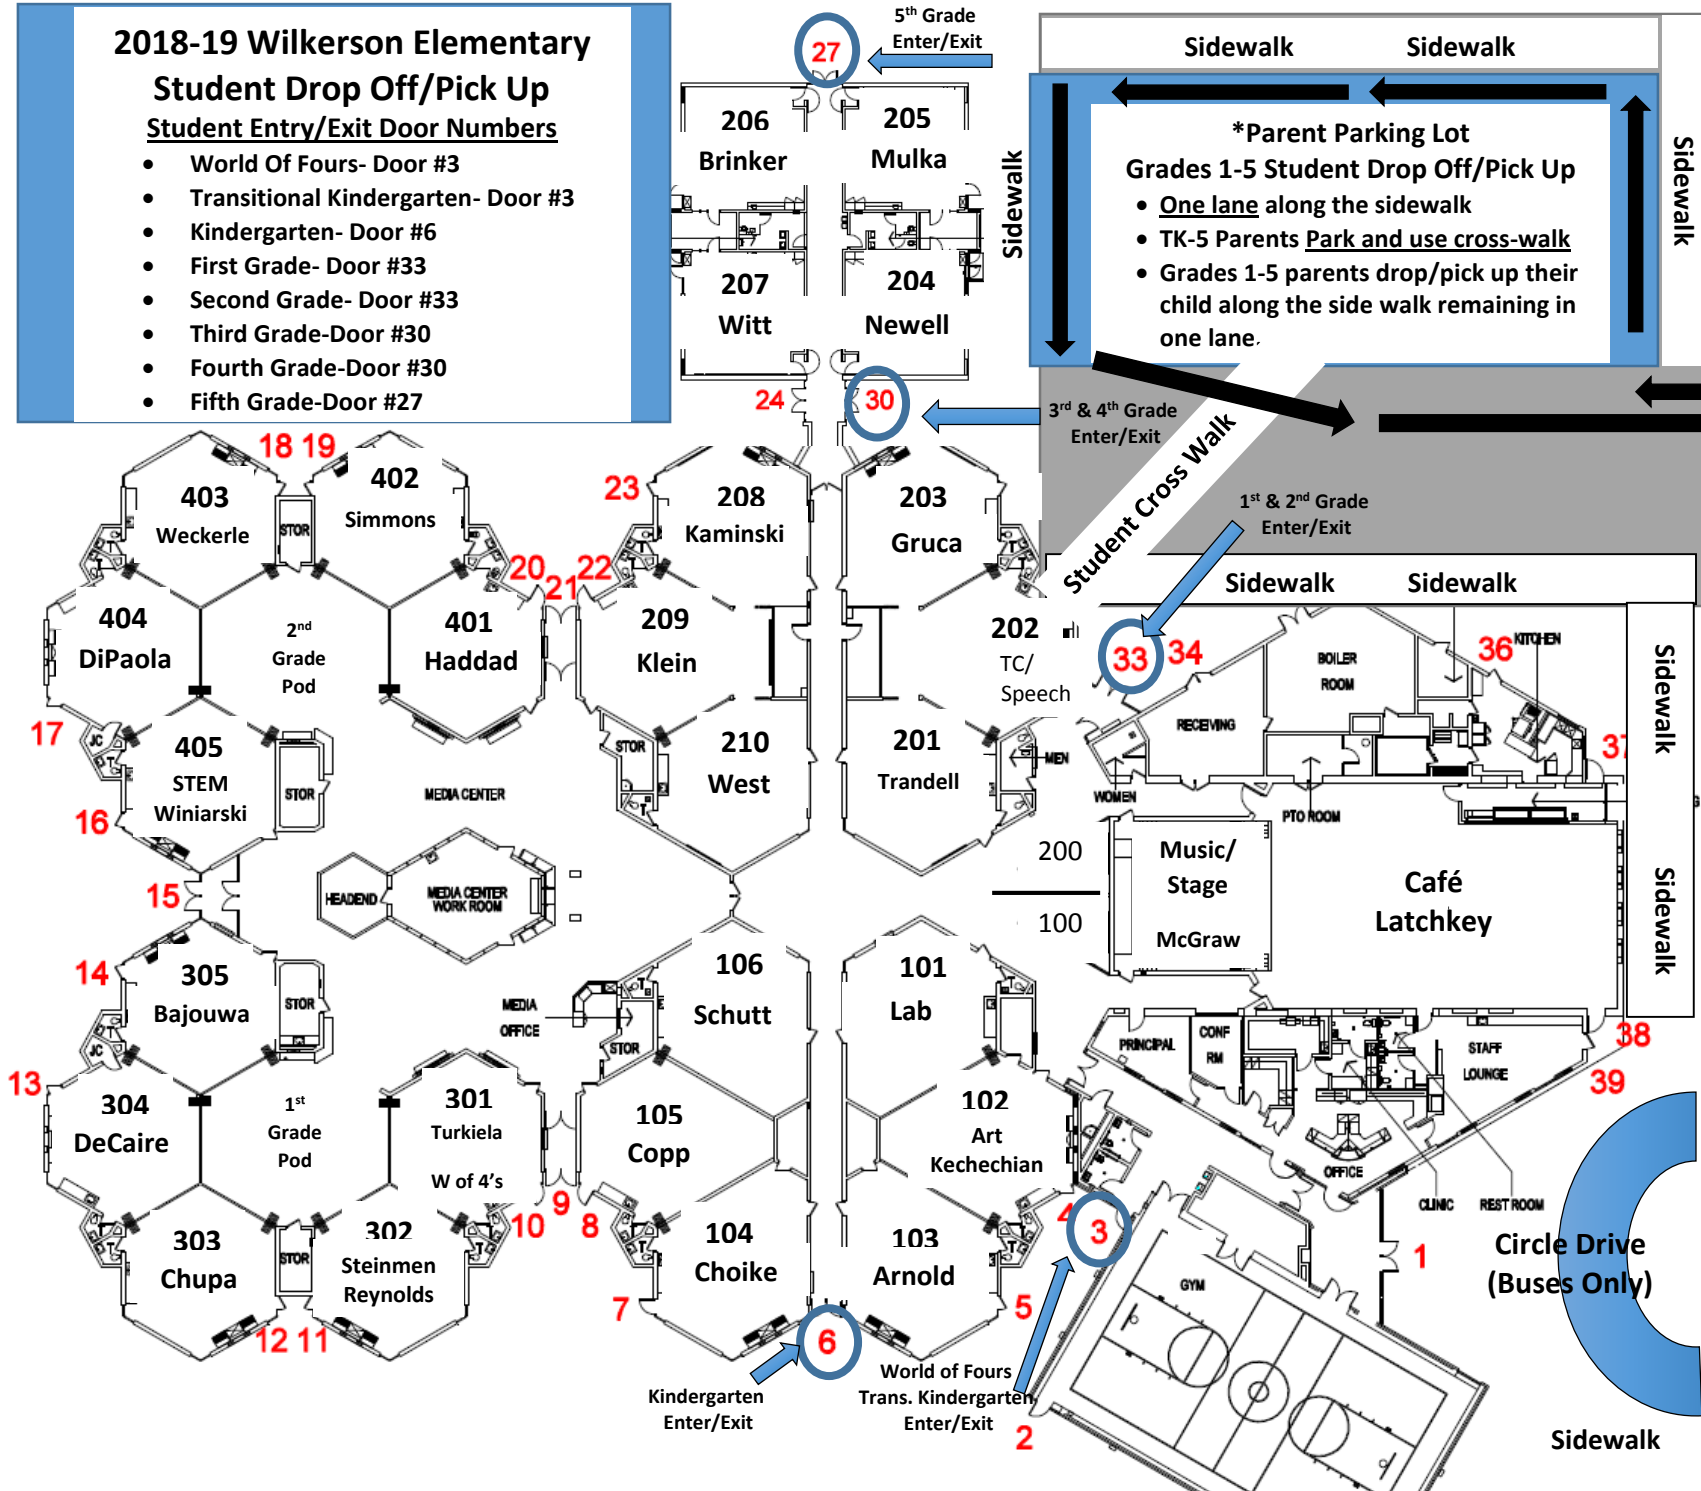

# 2018-19 Wilkerson Elementary

## Student Drop Off/Pick Up

**\*Parent Parking Lot**  
**Grades 1-5 Student Drop Off/Pick Up**

- One lane along the sidewalk
- TK-5 Parents Park and use cross-walk
- Grades 1-5 parents drop/pick up their child along the side walk remaining in one lane.

**\*Parent/Staff Parking Lot**  
**TK & Kindergarten Student Drop Off/Pick Up**

- One lane along the sidewalk
- TK-5 Parents Park and use cross-walk